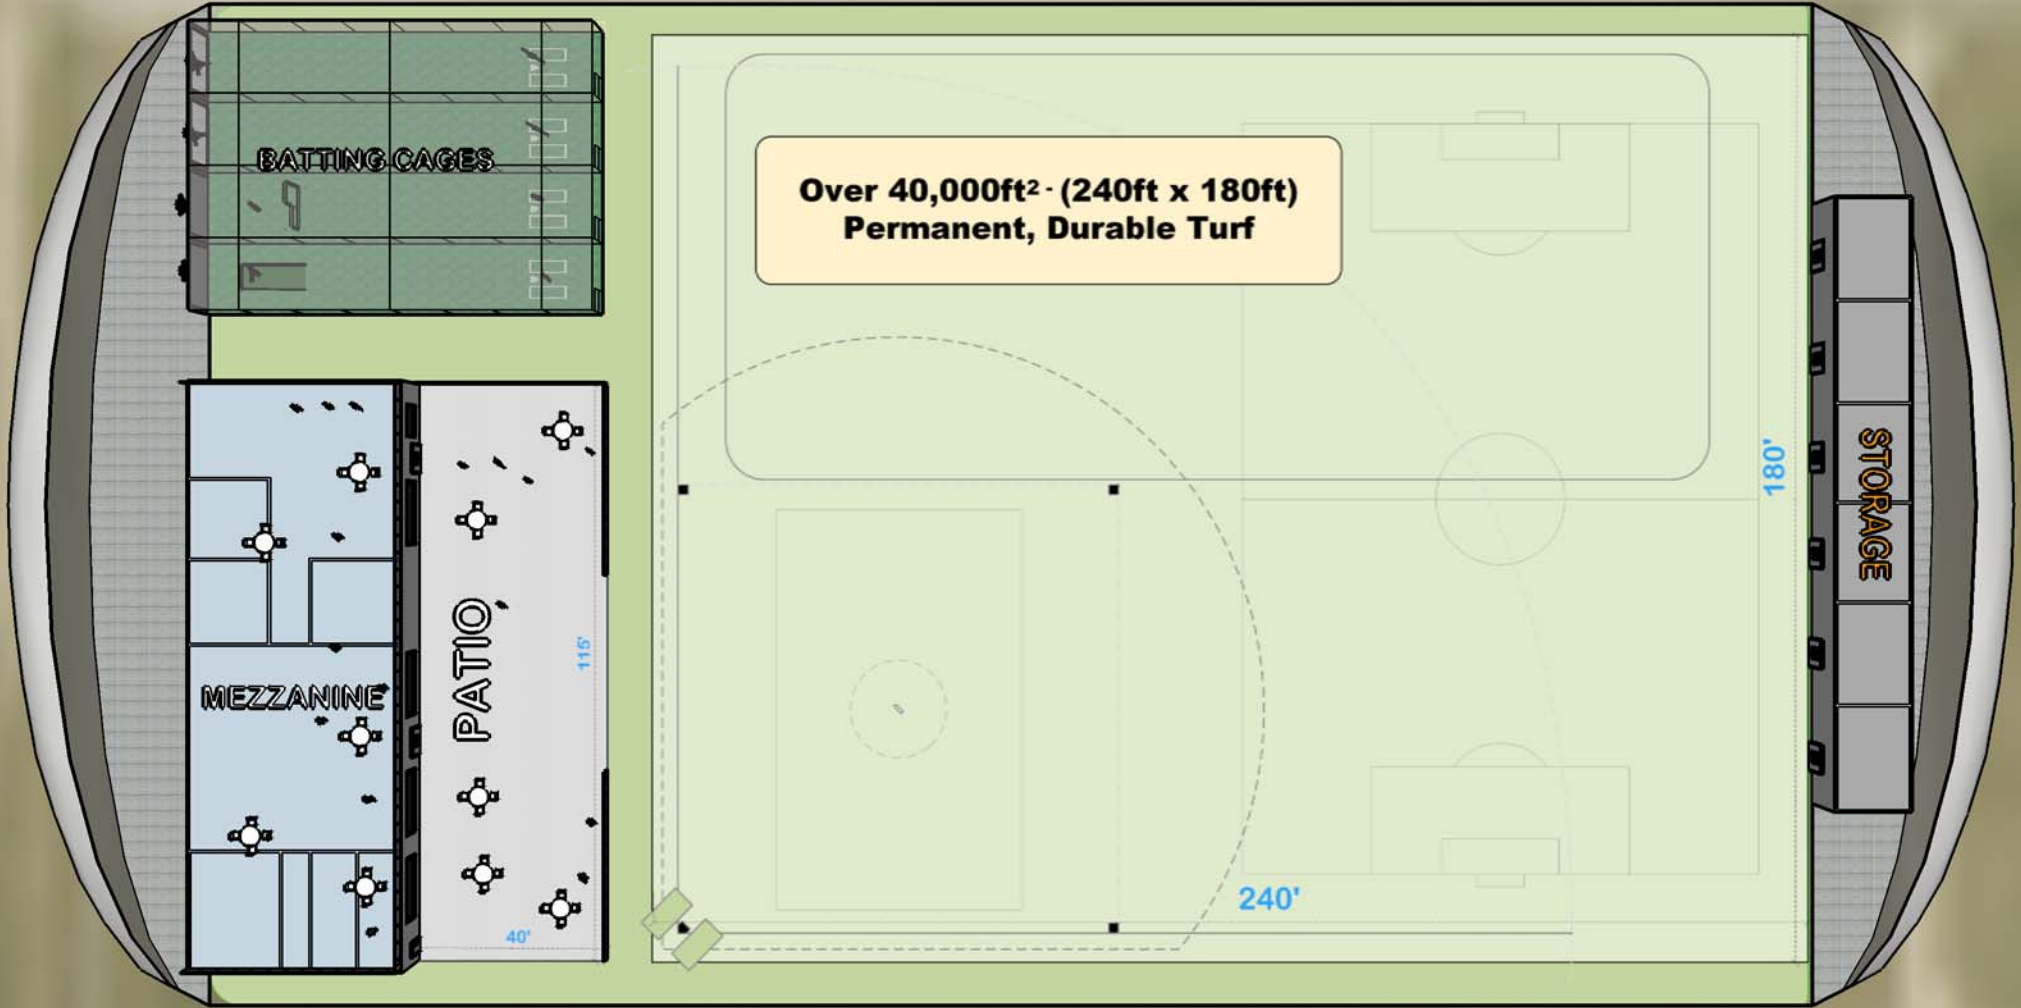

Community Recreation Facility

75 ft Tall
200 ft Wide

330 ft Long

BATTING CAGES

Marching

Tradeshows

Martial Arts

Turf for Tots

BOCCE BALL ZONE

STORAGE

Community Recreation Facility

75 ft Tall

200 ft Wide

330 ft Long

WELCOME HOME
BRAZEAU COUNTY

MEZZANINE