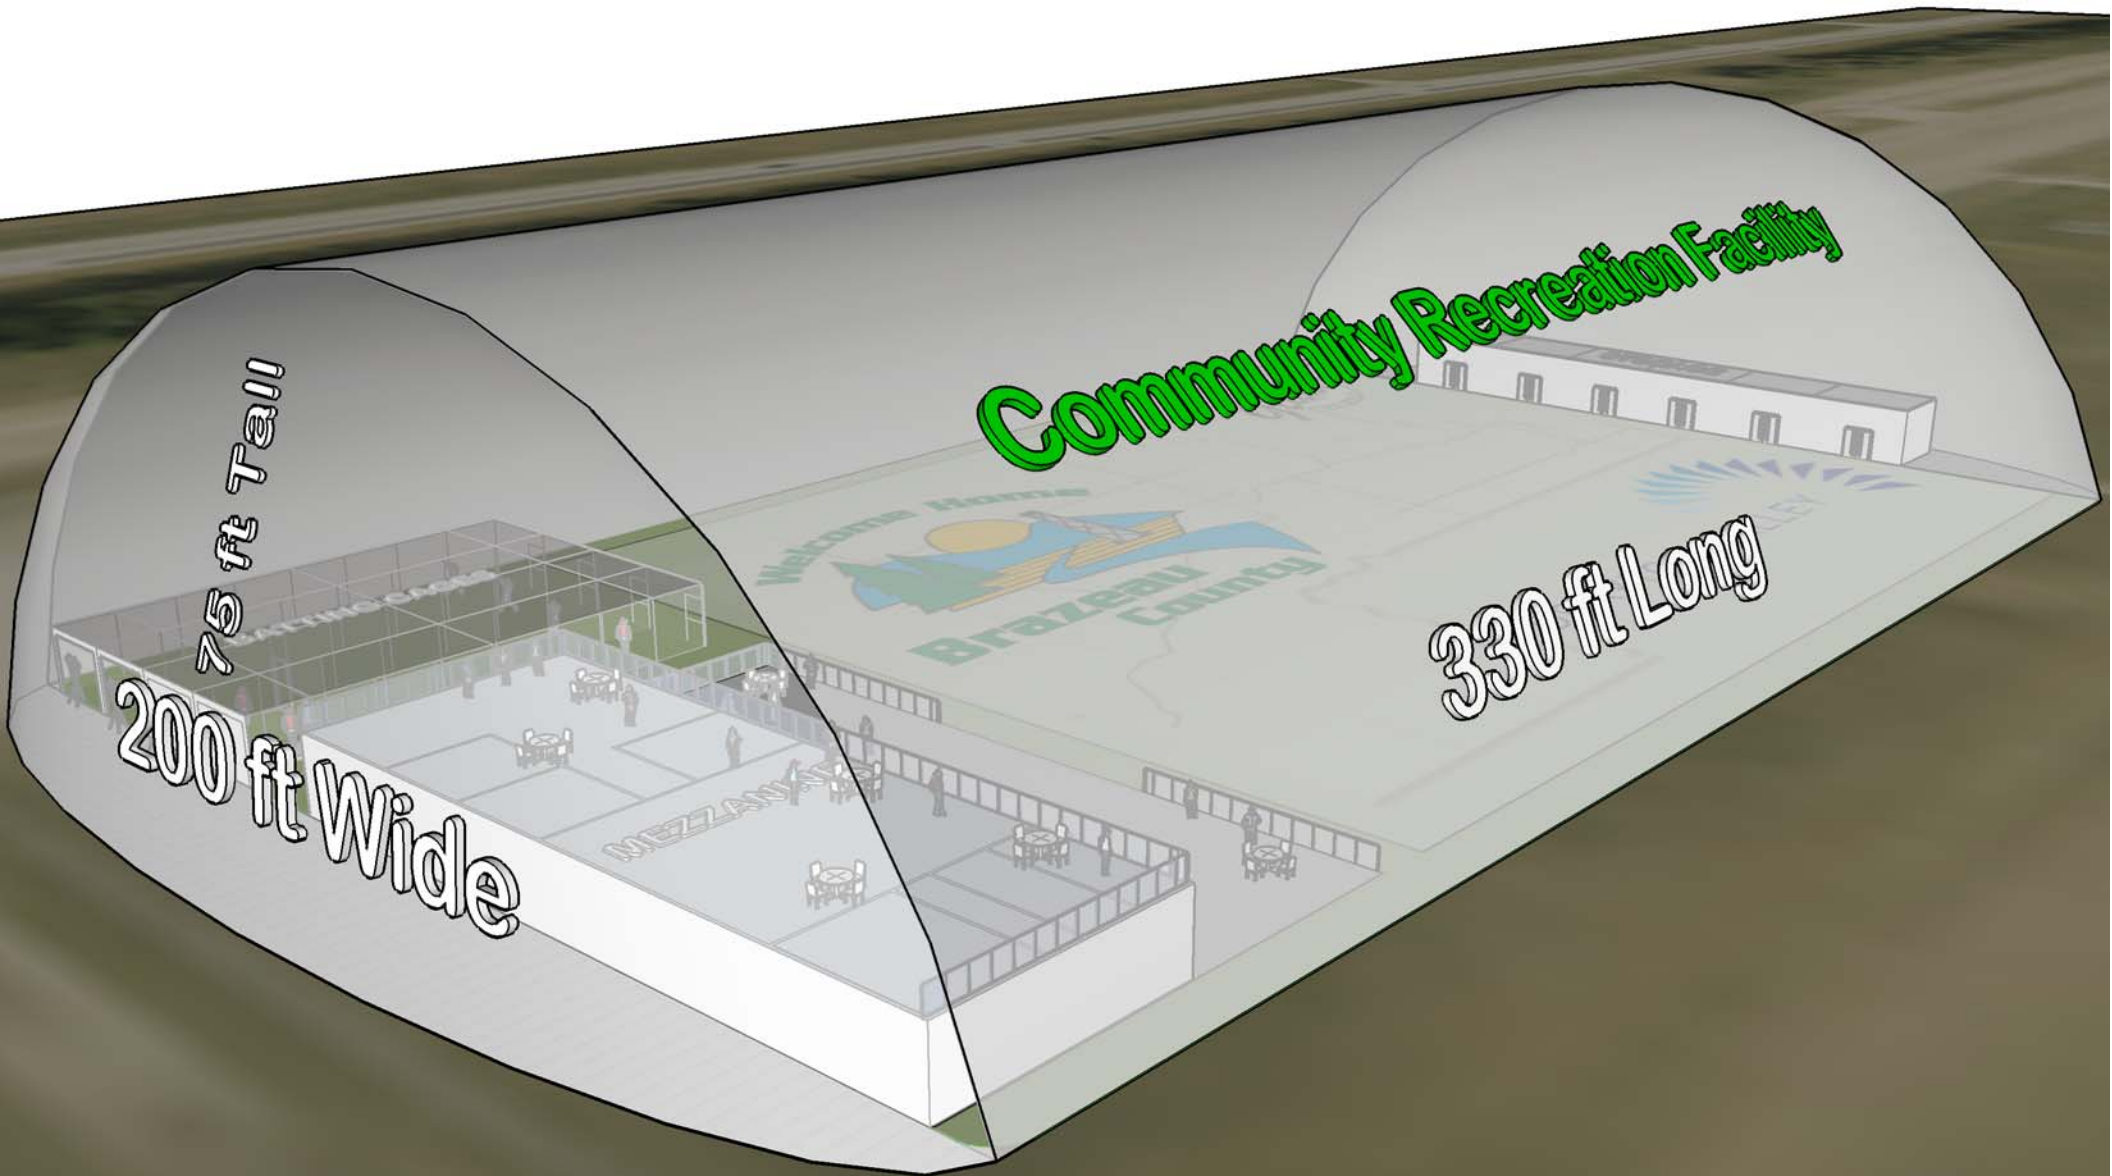

Community Recreation Facility

75 ft Tall
200 ft Wide

330 ft Long

BATTING CAGES

Marching

Tradeshows

Martial Arts

Turf for Tots

BOCCE BALL ZONE

STORAGE

Community Recreation Facility

75 ft Tall

200 ft Wide

330 ft Long

WELCOME HOME
BRAZEAU COUNTY

MEZZANINE