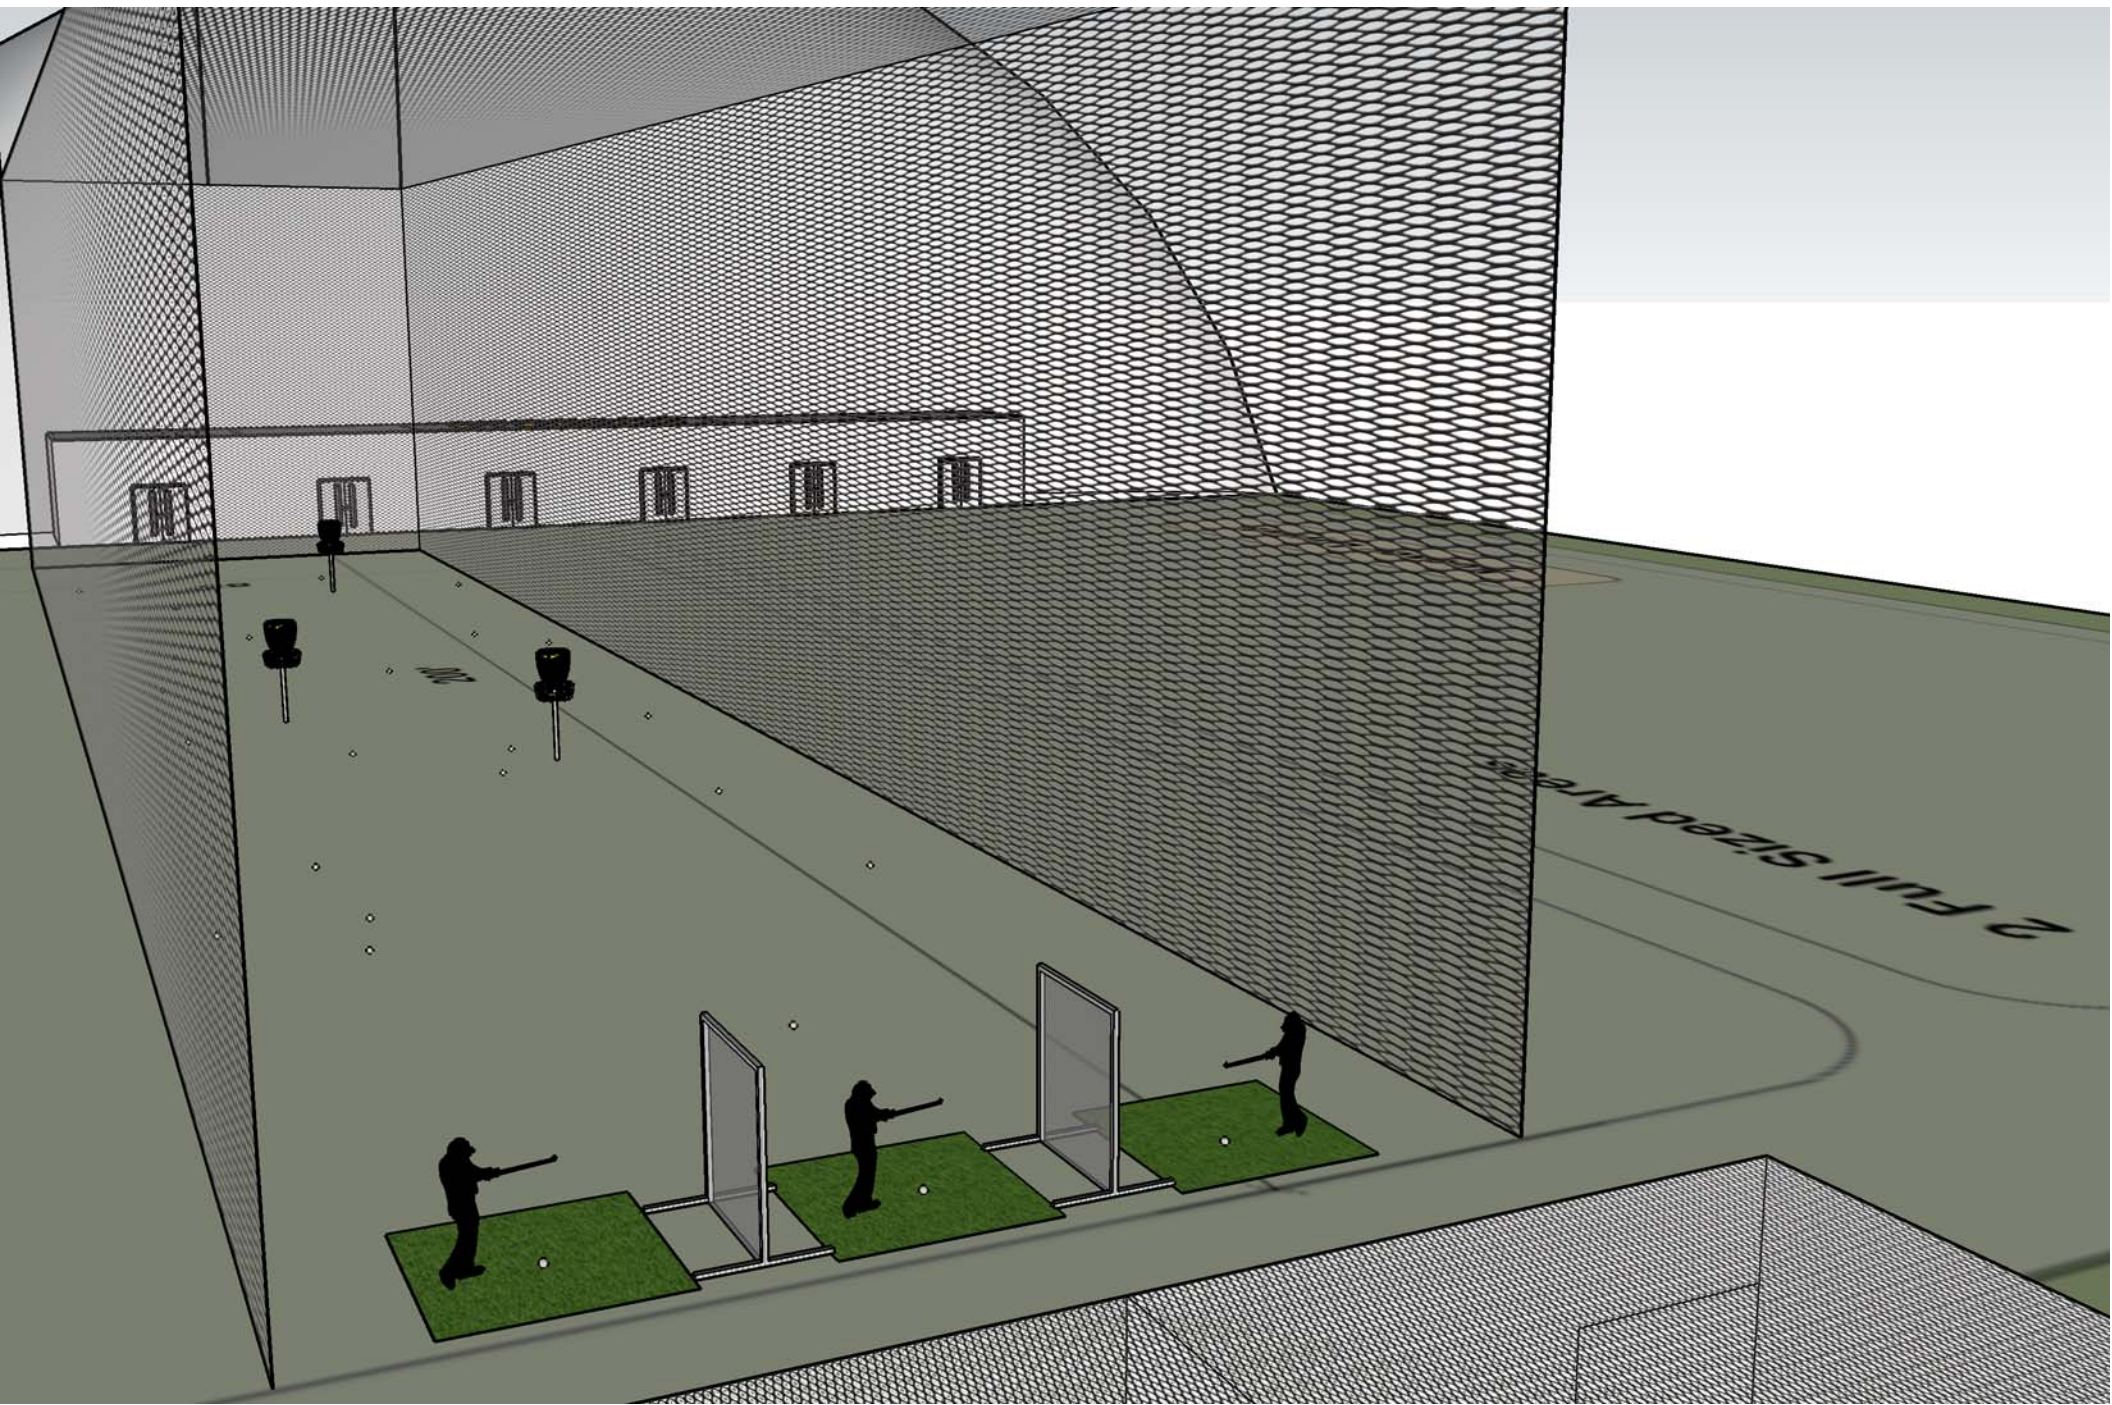

Community Recreation Facility

75 ft Tall
200 ft Wide

330 ft Long

BATTING CAGES

Marching

Tradeshows

Martial Arts

Turf for Tots

BOCCE BALL ZONE

STORAGE

Community Recreation Facility

75 ft Tall

200 ft Wide

330 ft Long

WELCOME HOME
BRAZEAU COUNTY

MEZZANINE