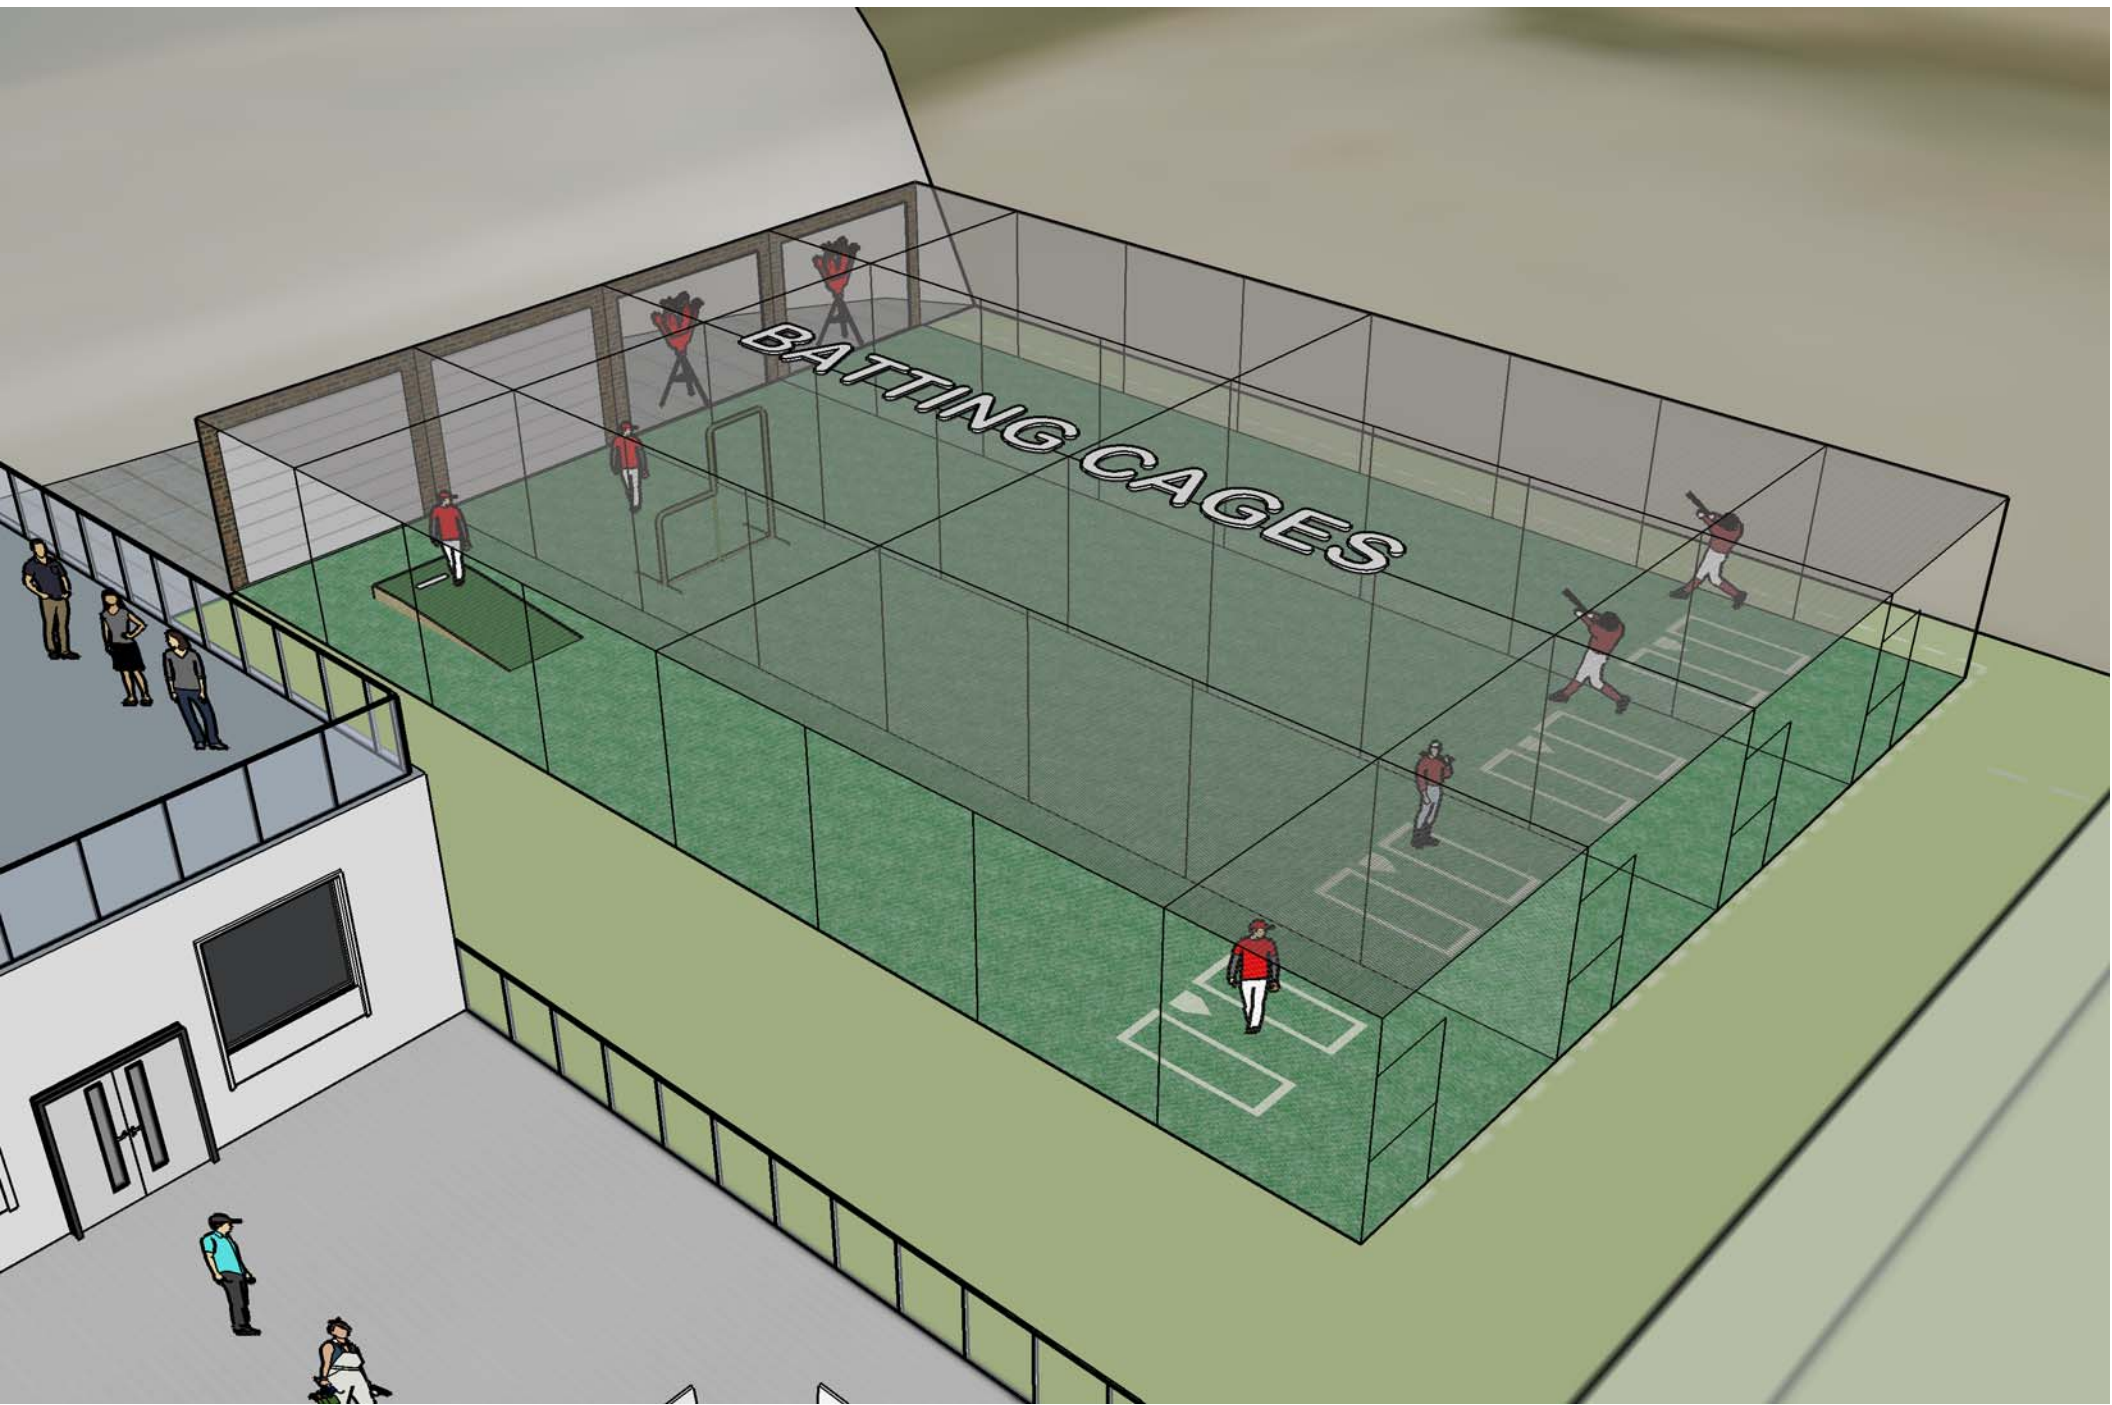

Community Recreation Facility

75 ft Tall
200 ft Wide

330 ft Long

BATTING CAGES

Marching

Tradeshows

Martial Arts

Turf for Tots

BOCCE BALL ZONE

STORAGE

Community Recreation Facility

75 ft Tall

200 ft Wide

330 ft Long

WELCOME HOME
BRAZEAU COUNTY

MEZZANINE