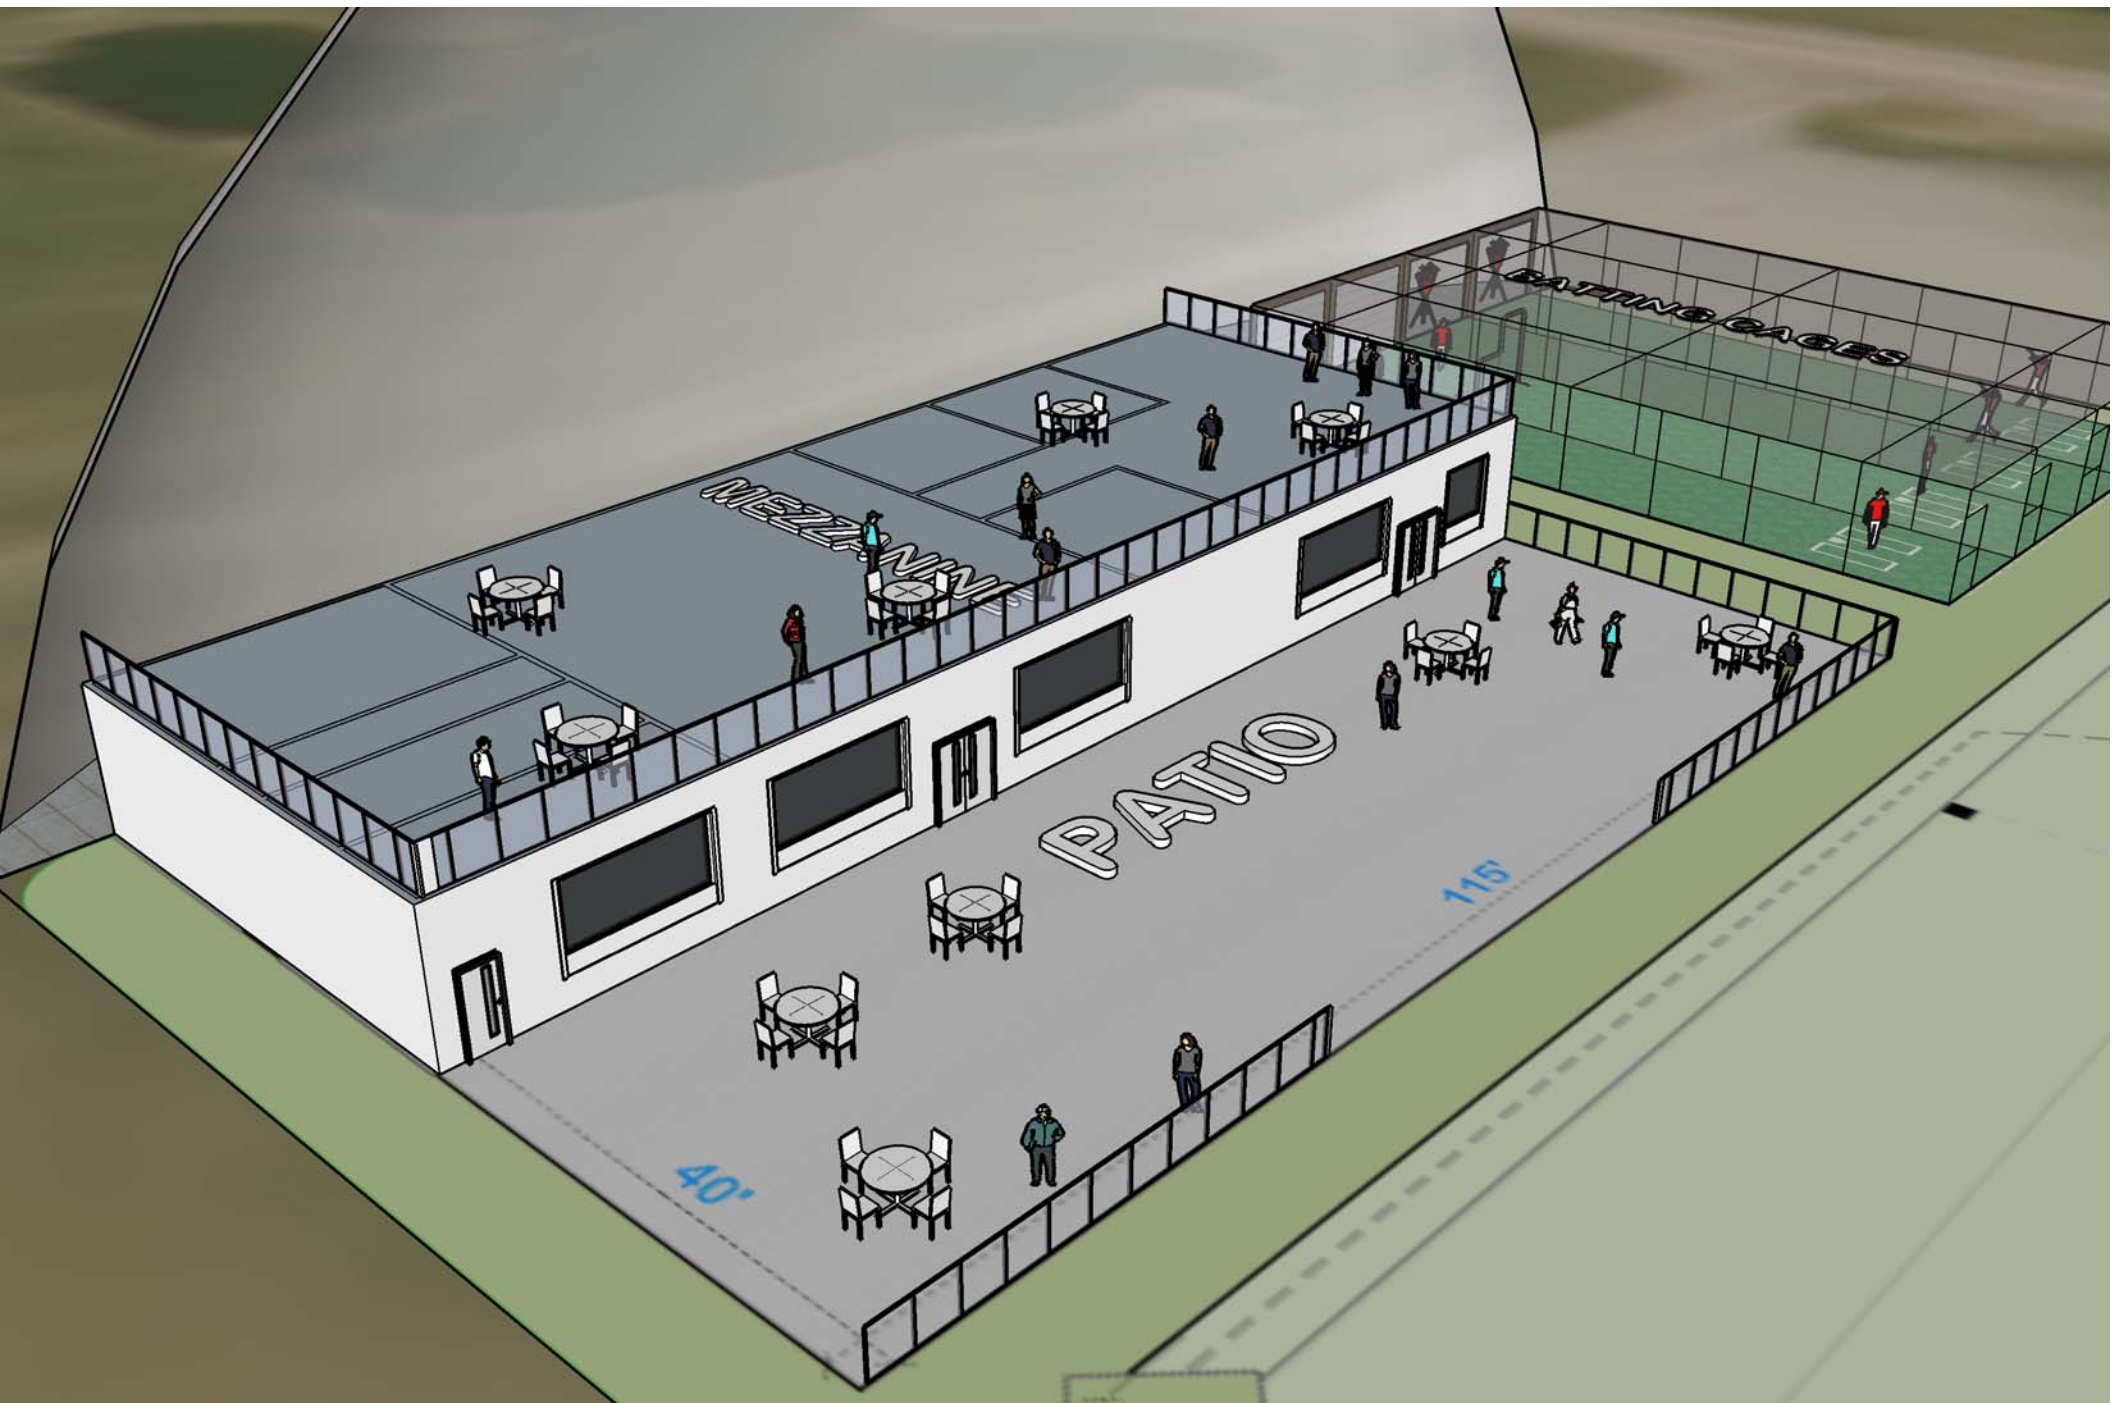

Community Recreation Facility

75 ft Tall
200 ft Wide

330 ft Long

BATTING CAGES

Marching

Tradeshows

Martial Arts

Turf for Tots

BOCCE BALL ZONE

STORAGE

Community Recreation Facility

75 ft Tall

200 ft Wide

330 ft Long

WELCOME HOME
BRAZEAU COUNTY

MEZZANINE