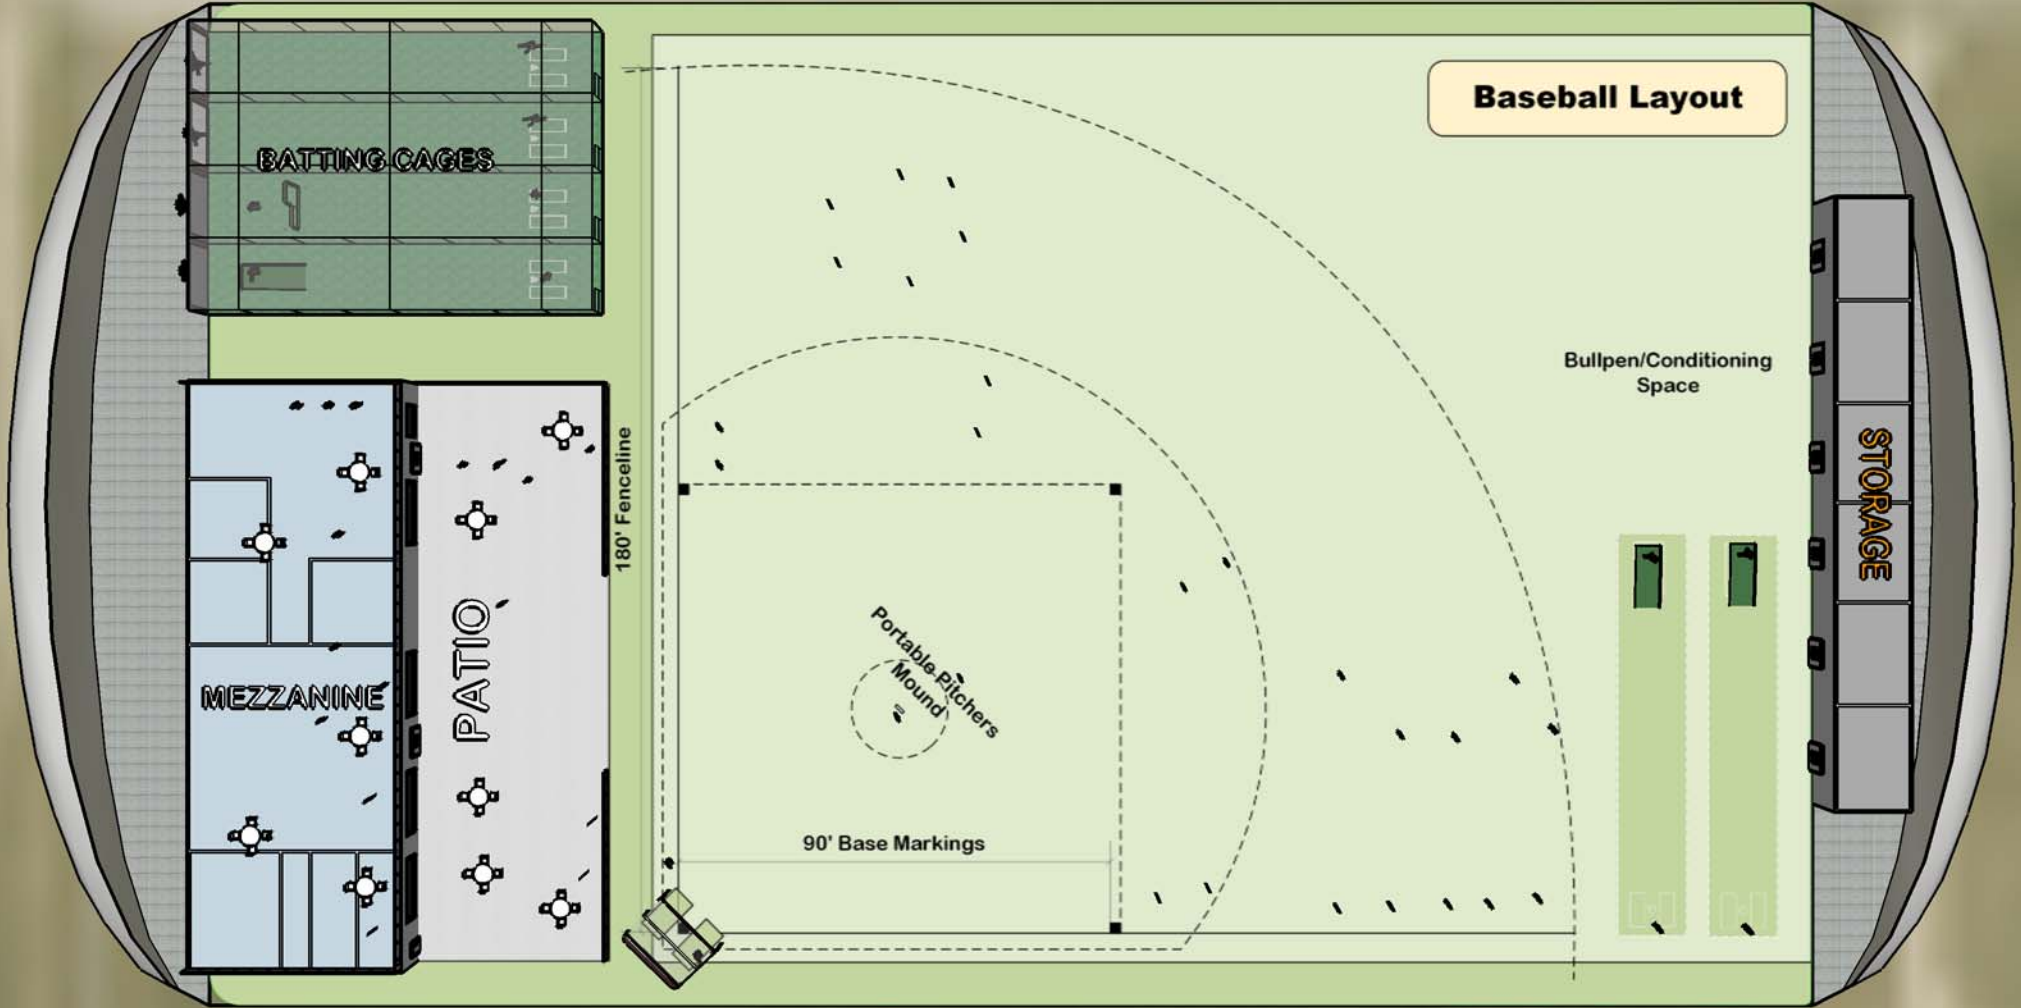

Community Recreation Facility

75 ft Tall
200 ft Wide

330 ft Long

BATTING CAGES

Marching

Tradeshows

Martial Arts

Turf for Tots

BOCCE BALL ZONE

STORAGE

Community Recreation Facility

75 ft Tall

200 ft Wide

330 ft Long

WELCOME HOME
BRAZEAU COUNTY

MEZZANINE